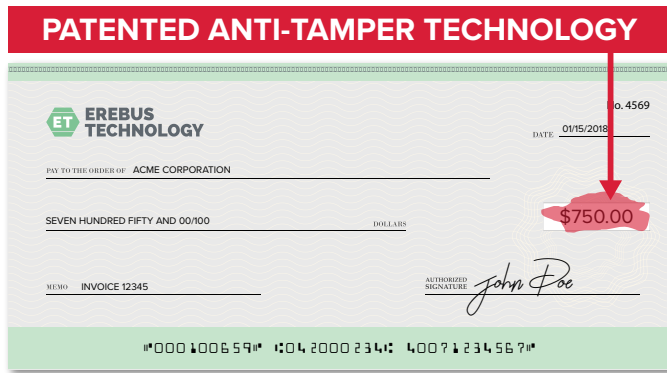

1. Page yield based on 5% continuous print coverage 2. Coverage limited in some areas 3. This does not guarantee a technician will arrive within 4 hours 4. This does not guarantee a technician will arrive within 9 hours

Included with Every TROY MICR Printer.

The World's Most **Fraud Resistant** MICR Toner.™

We always start with an original, brand new, HP toner cartridge. We then upgrade the standard toner with TROY MICR Toner Secure, which is The World's Most Fraud Resistant MICR Toner. Starting with an original HP cartridge is vital to the **security, quality, and reliability** that our customers depend on.

Did you know we also offer...